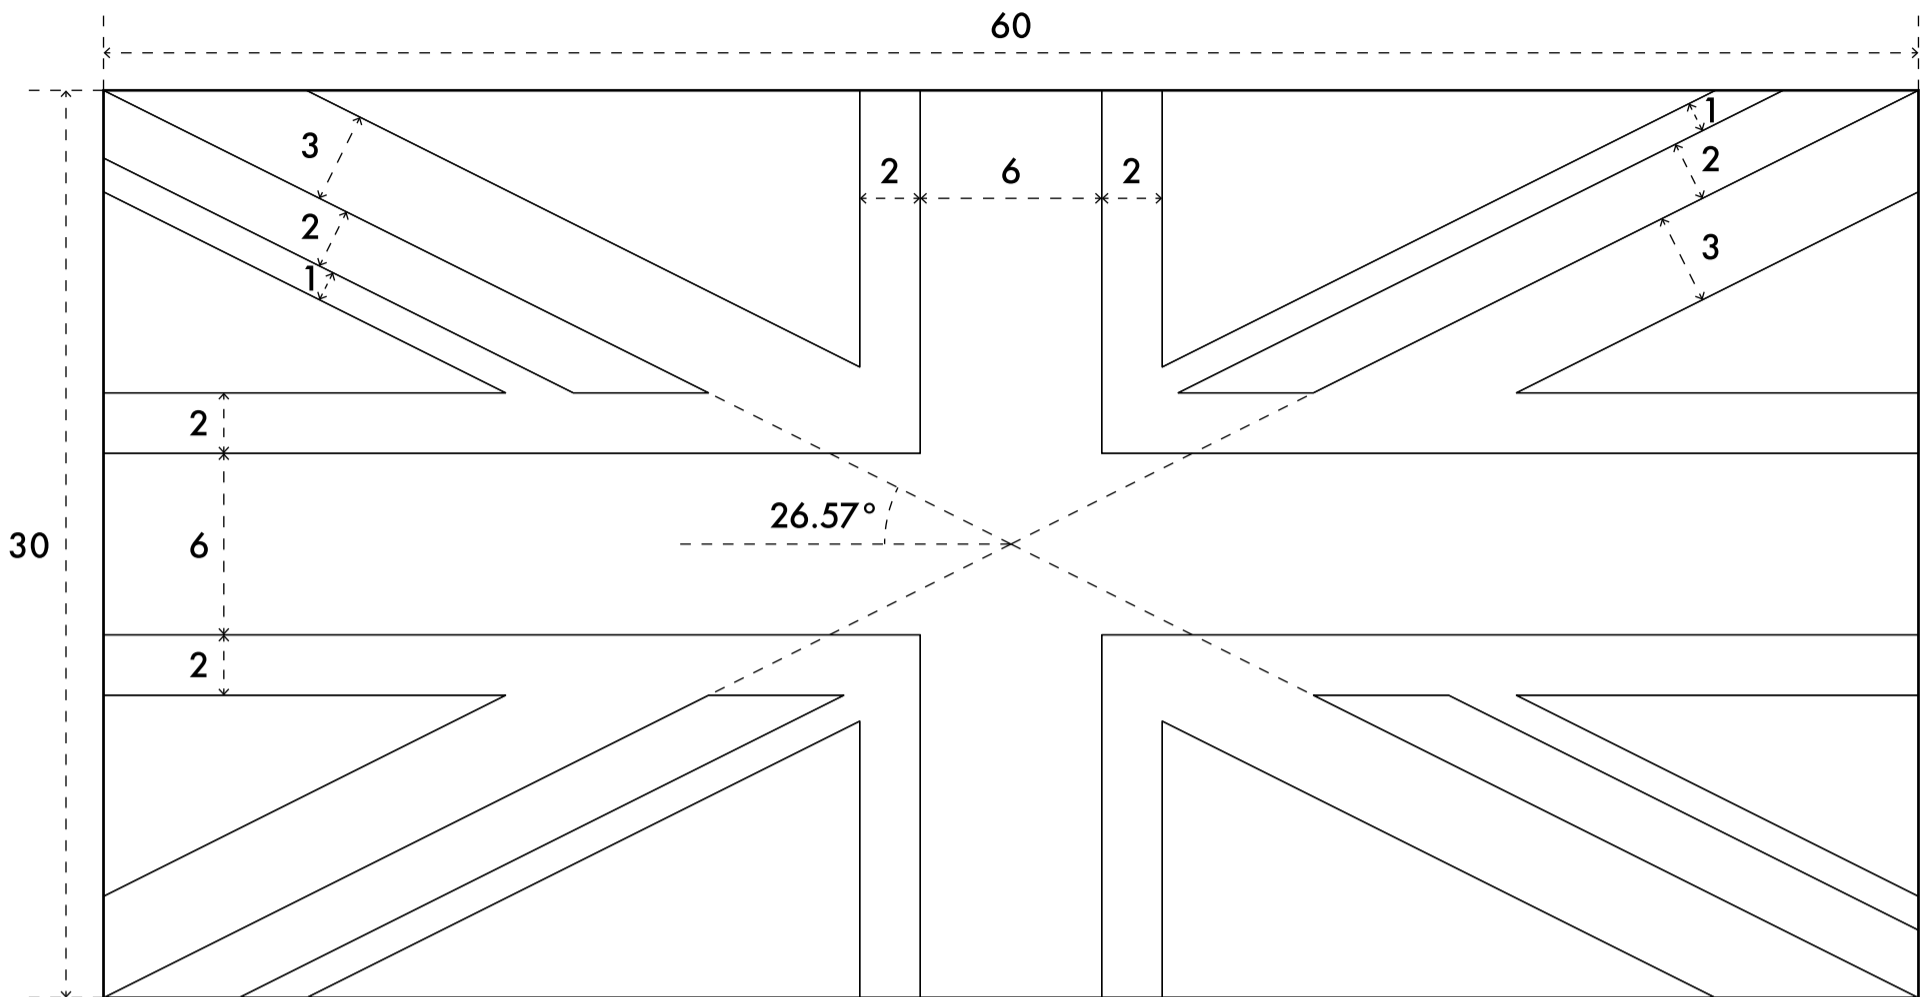

# Union Flag

Proportions 2:1

Suggested Colours	Pantone Colour	CMYK (Print)				RGB (Screen)		
		C	M	Y	K	R	G	B
<b>Royal Blue</b>	280 C	100%	85%	5%	22%	1	33	105
<b>Red</b>	186 C	2%	100%	85%	6%	200	16	46
<b>White</b>	-	0%	0%	0%	0%	255	255	255